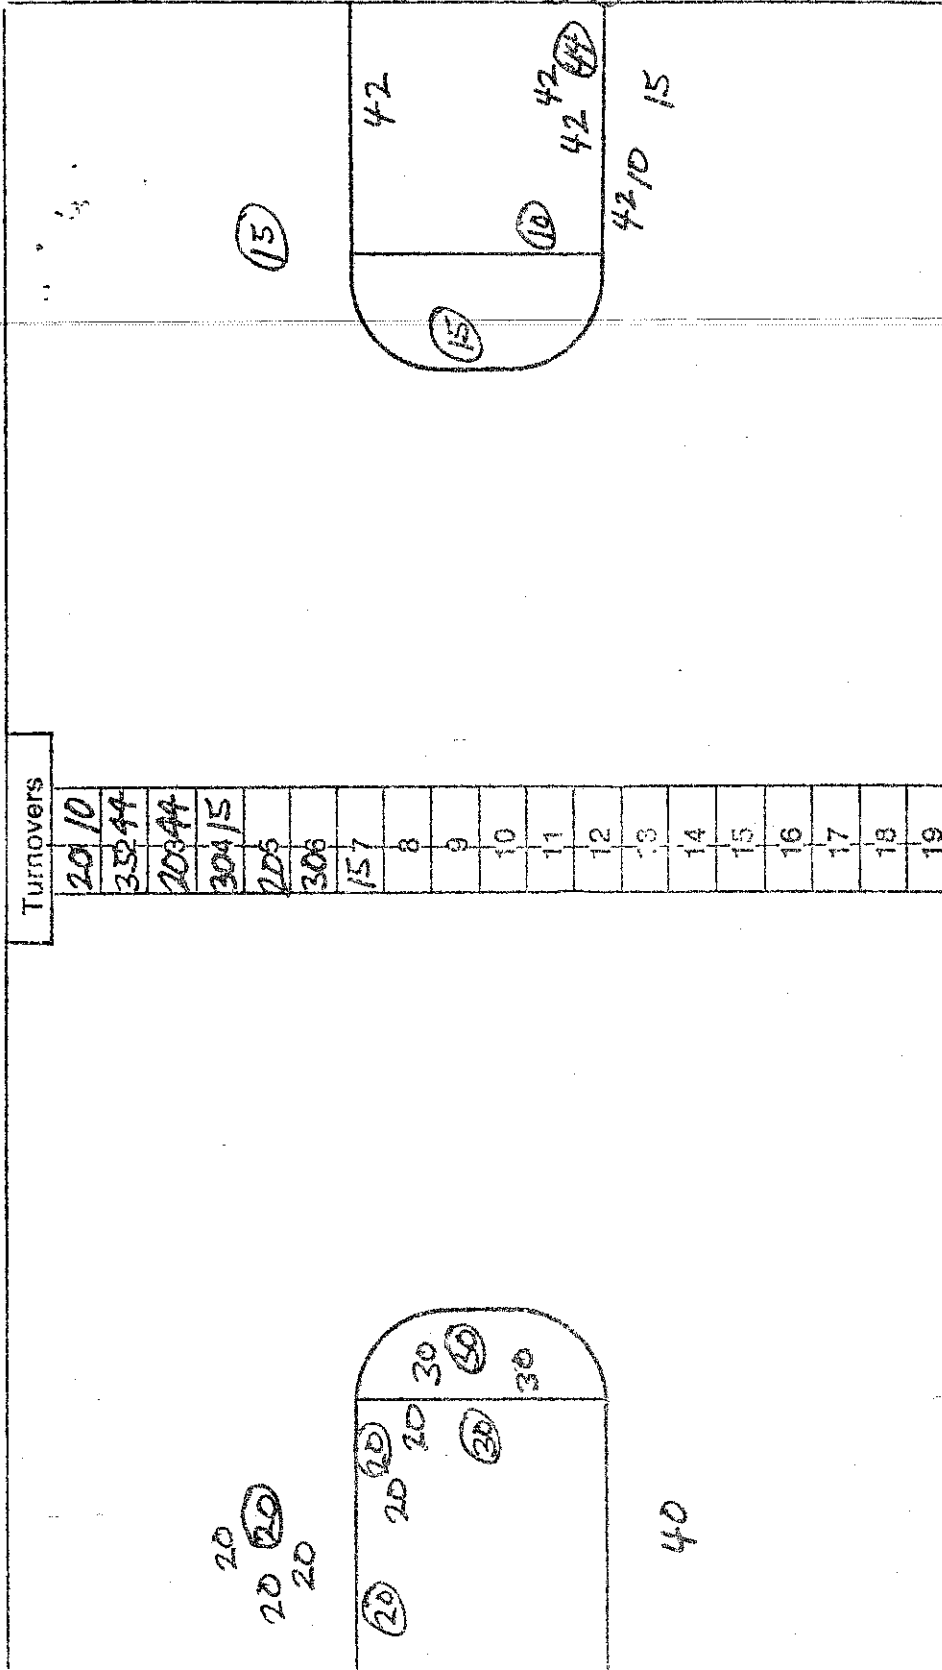

Tip controlled by Davis

746			Personal foul X (Miller--1)	
726	0-2	-2		Miller, layup right follow
700	0-4	-4		Miller, driving layup right
603	0-6	-6		Thompson, 17 right side
547	2-6	-4	Crutcher 0 ft (Mitchell--1)	
506	4-6	-2	Crutcher, 17 right front; asst Texas	
346	4-8	-4		Dixon layup right; asst Mitchell
318			Personal foul (Thompson--1)	
313				Personal foul (Hartlage--1)
243	4-9	-5		Thompson 0 ft (Cheatham--1)
243			<u>TIME-OUT--1 (before fts)</u>	
146	4-10	-6		Miller 0 ft (Davis--1)

NCAA BASKETBALL SHOT CHART

First Half

Second Half

(Circle one)
Layups

Team OLDHAM COUNTY

Team OWENSBORO CATHOLIC

Attempted 13

Made 7

Percentage 53.8

Attempted 17

Made 8

Percentage 47.1

Layups (15) 20 (30) (40)